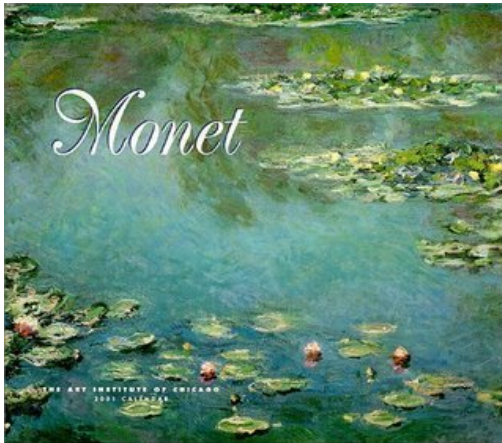

Claude Monet By Art Institute of Chicago

**Claude monet most famous artwork**

Drawn from the collections of the Art Institute of Chicago the 12 paintings reproduced in this calendar reflect Claude Monet's lifelong effort to transform nature into art: **Claude monet neige** Poppy Field Stacks of Wheat On the Bank of the Seine and Water Lilies number among the featured works. Claude Monet.